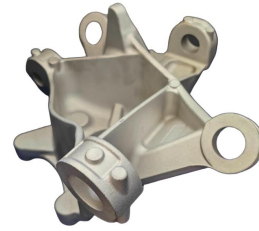

## Joins (1 product)

**Joint**  
Model: [113122](#)

## Cover Plates (2 products)

**Cover Plate**  
Model: [750](#)

**Turbine Housing**  
Model: -

## Steering System (2 products)

**Tesla Steering Knuckle**  
Model: [7-23-1](#)

**Steering Knuckle**  
Model: -