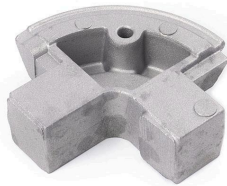

Others (1 product)

SK60 54 Angle Seat
Model: -