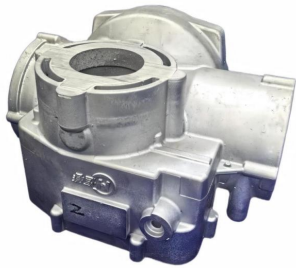

Transmission Housing
Model: -