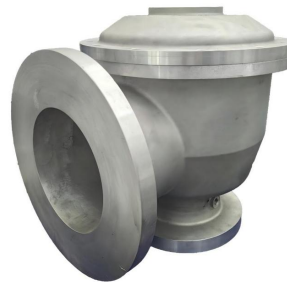

| Prototype Products

| Others

Frame Products (2 products)

**Left And Right Frame**  
Model: 57211PCV0001-7

**Okea Frame**  
Model: ES800

Pipe Products (3 products)

**Elbow Pipe**  
Model: -

**Fluid Control Valve Housing**  
Model: -

**Breathing Valve Body**  
Model: -

## Suspension Brackets (2 products)

**Front Suspension Left (right) Upper Aluminum Bracket**

Model: [YZ1671430035](#) & [36](#)

**Front Suspension Left (right) Broken Aluminum Support**

Model: [YZ1671430043](#) & [4](#)